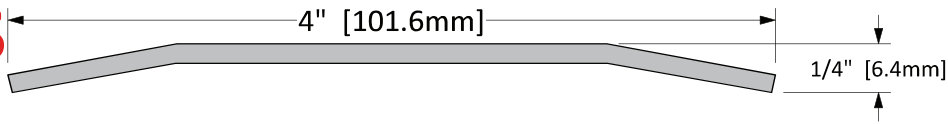

STAINLESS STEEL THRESHOLDS

CT-64SS

Screw Type: H
 OPT Screw Type: I
 STD Finish: 11 GA. 304 SS. 2B

CT-65SS

Screw Type: H
 OPT Screw Type: I
 STD Finish: 11 GA. 304 SS. 2B

CT-66SS

Screw Type: H
 OPT Screw Type: I
 STD Finish: 11 GA. 304 SS. 2B

CT-9SS

Screw Type: H
 OPT Screw Type: I
 STD Finish: 11 GA. 304 SS. 2B

CT-10SS

Screw Type: H
 OPT Screw Type: I
 STD Finish: 11 GA. 304 SS. 2B

CT-11SS

Screw Type: H
 OPT Screw Type: I
 STD Finish: 11 GA. 304 SS. 2B

CT-12SS

Screw Type: H
 OPT Screw Type: I
 STD Finish: 11 GA. 304 SS. 2B

CT-32SS

Screw Type: H
 OPT Screw Type: I
 STD Finish: 11 GA. 304 SS. 2B

Also available: **CT-33SS** (10 in [254 mm] wide)

CT-805SS

Screw Type: H
 OPT Screw Type: I
 STD Finish: 11 GA. 304 SS. 2B

CT-806SS

Screw Type: H
 OPT Screw Type: I
 STD Finish: 11 GA. 304 SS. 2B

CT-808SS

Screw Type: H
 OPT Screw Type: I
 STD Finish: 11 GA. 304 SS. 2B

W-13-SS

STAINLESS STEEL WITH CLOSED CELL NEOPRENE

Screw Type: A
OPT Screw Type: B
STD Finish: 18 GA. 304 SS. 2B