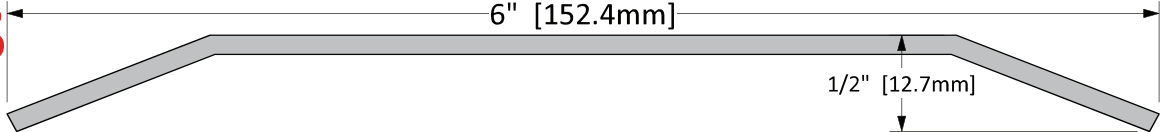

STAINLESS STEEL THRESHOLDS

CT-64SS

Screw Type: H
 OPT Screw Type: I
 STD Finish: 11 GA. 304 SS. 2B

CT-65SS

Screw Type: H
 OPT Screw Type: I
 STD Finish: 11 GA. 304 SS. 2B

CT-66SS

Screw Type: H
 OPT Screw Type: I
 STD Finish: 11 GA. 304 SS. 2B

CT-9SS

Screw Type: H
 OPT Screw Type: I
 STD Finish: 11 GA. 304 SS. 2B

CT-10SS

Screw Type: H
 OPT Screw Type: I
 STD Finish: 11 GA. 304 SS. 2B

CT-11SS

Screw Type: H
 OPT Screw Type: I
 STD Finish: 11 GA. 304 SS. 2B

CT-12SS

Screw Type: H
 OPT Screw Type: I
 STD Finish: 11 GA. 304 SS. 2B

CT-32SS

Screw Type: H
 OPT Screw Type: I
 STD Finish: 11 GA. 304 SS. 2B

Also available: **CT-33SS** (10 in [254 mm] wide)

CT-805SS

Screw Type: H
 OPT Screw Type: I
 STD Finish: 11 GA. 304 SS. 2B

CT-806SS

Screw Type: H
 OPT Screw Type: I
 STD Finish: 11 GA. 304 SS. 2B

CT-808SS

Screw Type: H
 OPT Screw Type: I
 STD Finish: 11 GA. 304 SS. 2B

W-13-SS

STAINLESS STEEL WITH CLOSED CELL NEOPRENE

Screw Type: A
OPT Screw Type: B
STD Finish: 18 GA. 304 SS. 2B