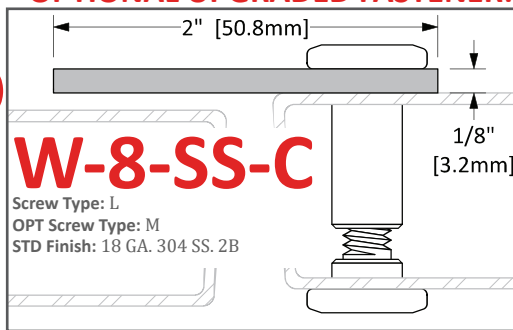

OPTIONAL UPGRADED FASTENER:

NEW