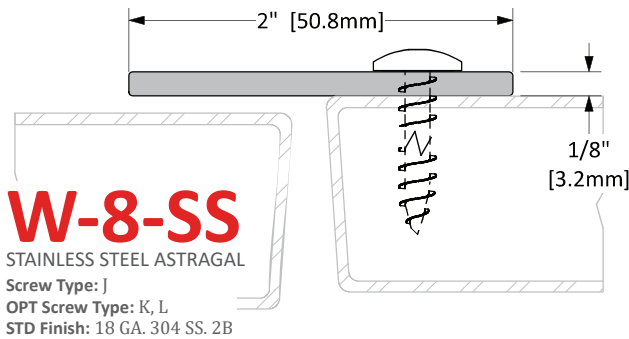

W-8-SS

STAINLESS STEEL ASTRAGAL

Screw Type: J
OPT Screw Type: K, L
STD Finish: 18 GA. 304 SS. 2B