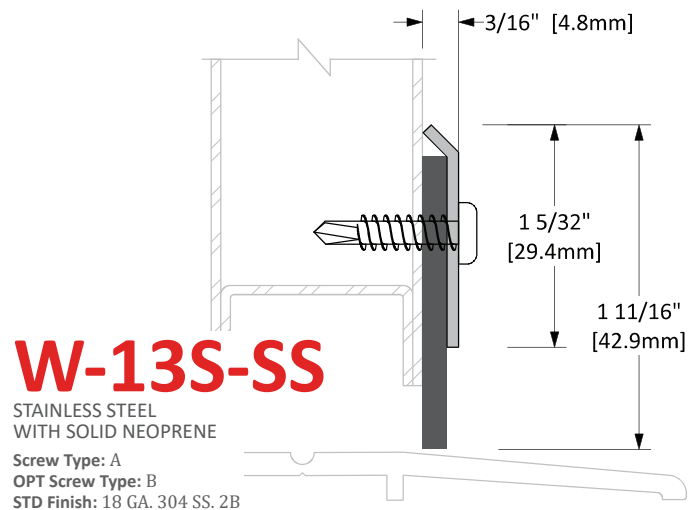

CT-806SS

Screw Type: H
 OPT Screw Type: I
 STD Finish: 11 GA. 304 SS. 2B

CT-808SS

Screw Type: H
 OPT Screw Type: I
 STD Finish: 11 GA. 304 SS. 2B

W-13-SS

STAINLESS STEEL WITH CLOSED CELL NEOPRENE

Screw Type: A
OPT Screw Type: B
STD Finish: 18 GA. 304 SS. 2B

STAINLESS STEEL WITH SOLID NEOPRENE

Screw Type: A
OPT Screw Type: B
STD Finish: 18 GA. 304 SS. 2B

OPTIONAL UPGRADED FASTENER:

NEW

W-8-SS-C

Screw Type: L
OPT Screw Type: M
STD Finish: 18 GA. 304 SS. 2B

CT-50-SS COVER