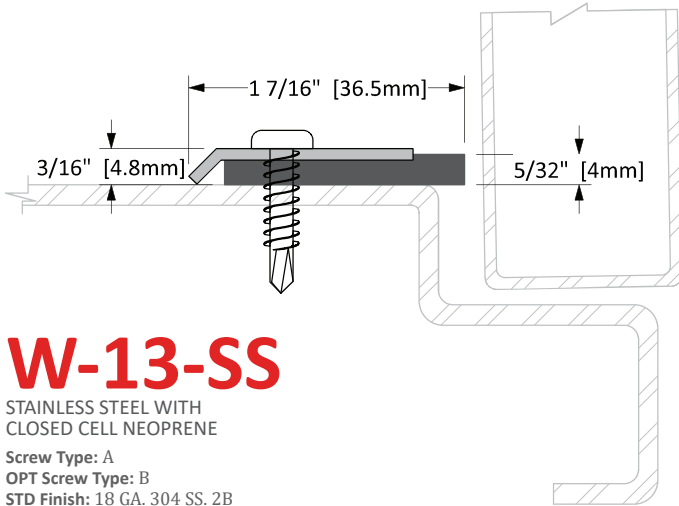

CT-806SS

Screw Type: H
 OPT Screw Type: I
 STD Finish: 11 GA. 304 SS. 2B

CT-808SS

Screw Type: H
 OPT Screw Type: I
 STD Finish: 11 GA. 304 SS. 2B

W-13-SS

STAINLESS STEEL WITH CLOSED CELL NEOPRENE

Screw Type: A
OPT Screw Type: B
STD Finish: 18 GA. 304 SS. 2B

STAINLESS STEEL WITH SOLID NEOPRENE

Screw Type: A
OPT Screw Type: B
STD Finish: 18 GA. 304 SS. 2B

OPTIONAL UPGRADED FASTENER:

NEW

W-8-SS-C

Screw Type: L
OPT Screw Type: M
STD Finish: 18 GA. 304 SS. 2B

CT-50-SS COVER