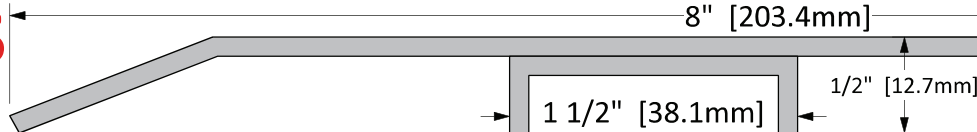

CT-9SS

Screw Type: H
 OPT Screw Type: I
 STD Finish: 11 GA. 304 SS. 2B

CT-10SS

Screw Type: H
 OPT Screw Type: I
 STD Finish: 11 GA. 304 SS. 2B

CT-11SS

Screw Type: H
 OPT Screw Type: I
 STD Finish: 11 GA. 304 SS. 2B

CT-12SS

Screw Type: H
 OPT Screw Type: I
 STD Finish: 11 GA. 304 SS. 2B

CT-32SS

Screw Type: H
 OPT Screw Type: I
 STD Finish: 11 GA. 304 SS. 2B

Also available: **CT-33SS** (10 in [254 mm] wide)

CT-805SS

Screw Type: H
 OPT Screw Type: I
 STD Finish: 11 GA. 304 SS. 2B

CT-806SS

Screw Type: H
 OPT Screw Type: I
 STD Finish: 11 GA. 304 SS. 2B

CT-808SS

Screw Type: H
 OPT Screw Type: I
 STD Finish: 11 GA. 304 SS. 2B

W-13-SS

STAINLESS STEEL WITH CLOSED CELL NEOPRENE

Screw Type: A
OPT Screw Type: B
STD Finish: 18 GA. 304 SS. 2B