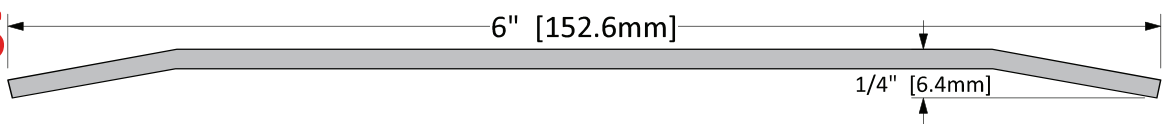

STAINLESS STEEL THRESHOLDS

CT-64SS

Screw Type: H
 OPT Screw Type: I
 STD Finish: 11 GA. 304 SS. 2B

CT-65SS

Screw Type: H
 OPT Screw Type: I
 STD Finish: 11 GA. 304 SS. 2B

CT-66SS

Screw Type: H
 OPT Screw Type: I
 STD Finish: 11 GA. 304 SS. 2B

CT-9SS

Screw Type: H
 OPT Screw Type: I
 STD Finish: 11 GA. 304 SS. 2B

CT-10SS

Screw Type: H
 OPT Screw Type: I
 STD Finish: 11 GA. 304 SS. 2B

CT-11SS

Screw Type: H
 OPT Screw Type: I
 STD Finish: 11 GA. 304 SS. 2B

CT-12SS

Screw Type: H
 OPT Screw Type: I
 STD Finish: 11 GA. 304 SS. 2B

CT-32SS

Screw Type: H
 OPT Screw Type: I
 STD Finish: 11 GA. 304 SS. 2B

Also available: **CT-33SS** (10 in [254 mm] wide)

CT-805SS

Screw Type: H
 OPT Screw Type: I
 STD Finish: 11 GA. 304 SS. 2B

CT-806SS

Screw Type: H
 OPT Screw Type: I
 STD Finish: 11 GA. 304 SS. 2B

CT-808SS

Screw Type: H
 OPT Screw Type: I
 STD Finish: 11 GA. 304 SS. 2B

W-13-SS

STAINLESS STEEL WITH CLOSED CELL NEOPRENE

Screw Type: A
OPT Screw Type: B
STD Finish: 18 GA. 304 SS. 2B