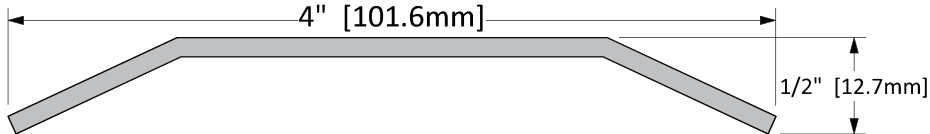

STAINLESS STEEL THRESHOLDS

CT-64SS

Screw Type: H
 OPT Screw Type: I
 STD Finish: 11 GA. 304 SS. 2B

CT-65SS

Screw Type: H
 OPT Screw Type: I
 STD Finish: 11 GA. 304 SS. 2B

CT-66SS

Screw Type: H
 OPT Screw Type: I
 STD Finish: 11 GA. 304 SS. 2B

CT-9SS

Screw Type: H
 OPT Screw Type: I
 STD Finish: 11 GA. 304 SS. 2B

CT-10SS

Screw Type: H
 OPT Screw Type: I
 STD Finish: 11 GA. 304 SS. 2B

CT-11SS

Screw Type: H
 OPT Screw Type: I
 STD Finish: 11 GA. 304 SS. 2B

CT-12SS

Screw Type: H
 OPT Screw Type: I
 STD Finish: 11 GA. 304 SS. 2B

CT-32SS

Screw Type: H
 OPT Screw Type: I
 STD Finish: 11 GA. 304 SS. 2B

Also available: **CT-33SS** (10 in [254 mm] wide)

CT-805SS

Screw Type: H
 OPT Screw Type: I
 STD Finish: 11 GA. 304 SS. 2B

CT-806SS

Screw Type: H
 OPT Screw Type: I
 STD Finish: 11 GA. 304 SS. 2B

CT-808SS

Screw Type: H
 OPT Screw Type: I
 STD Finish: 11 GA. 304 SS. 2B

W-13-SS

STAINLESS STEEL WITH CLOSED CELL NEOPRENE

Screw Type: A
OPT Screw Type: B
STD Finish: 18 GA. 304 SS. 2B