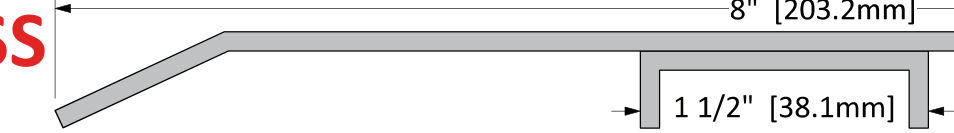

CT-12SS

Screw Type: H
 OPT Screw Type: I
 STD Finish: 11 GA. 304 SS. 2B

CT-32SS

Screw Type: H
 OPT Screw Type: I
 STD Finish: 11 GA. 304 SS. 2B

Also available: **CT-33SS** (10 in [254 mm] wide)

CT-805SS

Screw Type: H
 OPT Screw Type: I
 STD Finish: 11 GA. 304 SS. 2B

CT-806SS

Screw Type: H
 OPT Screw Type: I
 STD Finish: 11 GA. 304 SS. 2B

CT-808SS

Screw Type: H
 OPT Screw Type: I
 STD Finish: 11 GA. 304 SS. 2B

W-13-SS

STAINLESS STEEL WITH CLOSED CELL NEOPRENE

Screw Type: A
OPT Screw Type: B
STD Finish: 18 GA. 304 SS. 2B