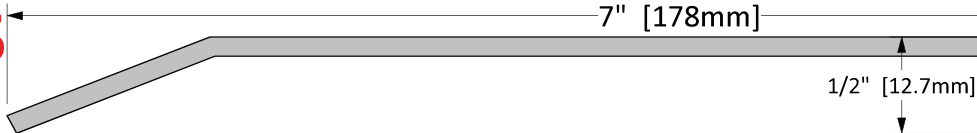

STAINLESS STEEL THRESHOLDS

CT-64SS

Screw Type: H
 OPT Screw Type: I
 STD Finish: 11 GA. 304 SS. 2B

CT-65SS

Screw Type: H
 OPT Screw Type: I
 STD Finish: 11 GA. 304 SS. 2B

CT-66SS

Screw Type: H
 OPT Screw Type: I
 STD Finish: 11 GA. 304 SS. 2B

CT-9SS

Screw Type: H
 OPT Screw Type: I
 STD Finish: 11 GA. 304 SS. 2B

CT-10SS

Screw Type: H
 OPT Screw Type: I
 STD Finish: 11 GA. 304 SS. 2B

CT-11SS

Screw Type: H
 OPT Screw Type: I
 STD Finish: 11 GA. 304 SS. 2B

CT-12SS

Screw Type: H
 OPT Screw Type: I
 STD Finish: 11 GA. 304 SS. 2B

CT-32SS

Screw Type: H
 OPT Screw Type: I
 STD Finish: 11 GA. 304 SS. 2B

Also available: **CT-33SS** (10 in [254 mm] wide)

CT-805SS

Screw Type: H
 OPT Screw Type: I
 STD Finish: 11 GA. 304 SS. 2B

CT-806SS

Screw Type: H
 OPT Screw Type: I
 STD Finish: 11 GA. 304 SS. 2B

CT-808SS

Screw Type: H
 OPT Screw Type: I
 STD Finish: 11 GA. 304 SS. 2B

W-13-SS

STAINLESS STEEL WITH CLOSED CELL NEOPRENE

Screw Type: A
OPT Screw Type: B
STD Finish: 18 GA. 304 SS. 2B