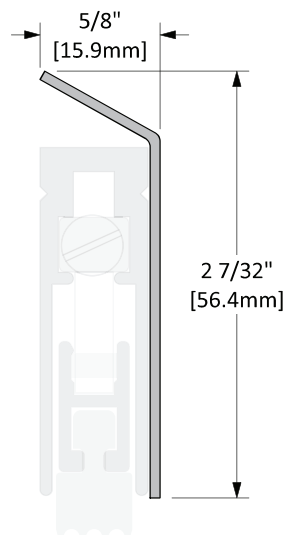

CT-50-SS COVER

STAINLESS STEEL COVER
18 GA. 304 SS. 2B Stainless Steel
Cover only for use with CT-50 Automatic Door Bottom
Automatic Door Bottom purchased separately, see page 32