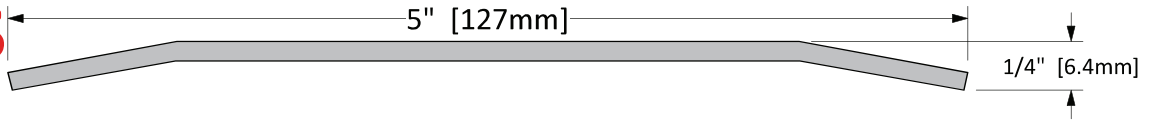

STAINLESS STEEL THRESHOLDS

CT-64SS

Screw Type: H
 OPT Screw Type: I
 STD Finish: 11 GA. 304 SS. 2B

CT-65SS

Screw Type: H
 OPT Screw Type: I
 STD Finish: 11 GA. 304 SS. 2B

CT-66SS

Screw Type: H
 OPT Screw Type: I
 STD Finish: 11 GA. 304 SS. 2B

CT-12SS

Screw Type: H
 OPT Screw Type: I
 STD Finish: 11 GA. 304 SS. 2B

CT-32SS

Screw Type: H
 OPT Screw Type: I
 STD Finish: 11 GA. 304 SS. 2B

Also available: **CT-33SS** (10 in [254 mm] wide)

CT-805SS

Screw Type: H
 OPT Screw Type: I
 STD Finish: 11 GA. 304 SS. 2B

CT-806SS

Screw Type: H
 OPT Screw Type: I
 STD Finish: 11 GA. 304 SS. 2B

CT-808SS

Screw Type: H
 OPT Screw Type: I
 STD Finish: 11 GA. 304 SS. 2B

W-13-SS

STAINLESS STEEL WITH CLOSED CELL NEOPRENE

Screw Type: A
OPT Screw Type: B
STD Finish: 18 GA. 304 SS. 2B

STAINLESS STEEL WITH SOLID NEOPRENE

Screw Type: A
OPT Screw Type: B
STD Finish: 18 GA. 304 SS. 2B

OPTIONAL UPGRADED FASTENER:

NEW

W-8-SS-C

Screw Type: L
OPT Screw Type: M
STD Finish: 18 GA. 304 SS. 2B

CT-50-SS COVER