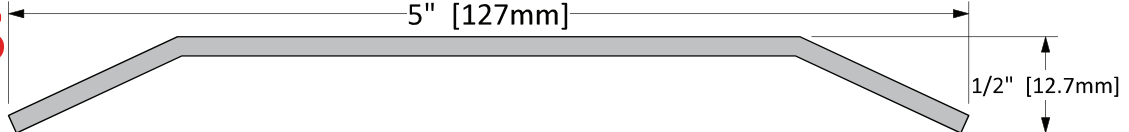

STAINLESS STEEL THRESHOLDS

CT-64SS

Screw Type: H
 OPT Screw Type: I
 STD Finish: 11 GA. 304 SS. 2B

CT-65SS

Screw Type: H
 OPT Screw Type: I
 STD Finish: 11 GA. 304 SS. 2B

CT-66SS

Screw Type: H
 OPT Screw Type: I
 STD Finish: 11 GA. 304 SS. 2B

CT-9SS

Screw Type: H
 OPT Screw Type: I
 STD Finish: 11 GA. 304 SS. 2B

CT-10SS

Screw Type: H
 OPT Screw Type: I
 STD Finish: 11 GA. 304 SS. 2B

CT-11SS

Screw Type: H
 OPT Screw Type: I
 STD Finish: 11 GA. 304 SS. 2B

CT-12SS

Screw Type: H
 OPT Screw Type: I
 STD Finish: 11 GA. 304 SS. 2B

CT-32SS

Screw Type: H
 OPT Screw Type: I
 STD Finish: 11 GA. 304 SS. 2B

Also available: **CT-33SS** (10 in [254 mm] wide)

CT-805SS

Screw Type: H
 OPT Screw Type: I
 STD Finish: 11 GA. 304 SS. 2B

CT-806SS

Screw Type: H
 OPT Screw Type: I
 STD Finish: 11 GA. 304 SS. 2B

CT-808SS

Screw Type: H
 OPT Screw Type: I
 STD Finish: 11 GA. 304 SS. 2B

W-13-SS

STAINLESS STEEL WITH CLOSED CELL NEOPRENE

Screw Type: A
OPT Screw Type: B
STD Finish: 18 GA. 304 SS. 2B