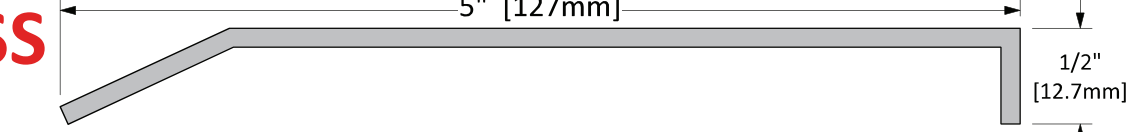

CT-12SS

Screw Type: H
 OPT Screw Type: I
 STD Finish: 11 GA. 304 SS. 2B

CT-32SS

Screw Type: H
 OPT Screw Type: I
 STD Finish: 11 GA. 304 SS. 2B

Also available: **CT-33SS** (10 in [254 mm] wide)

CT-805SS

Screw Type: H
 OPT Screw Type: I
 STD Finish: 11 GA. 304 SS. 2B

CT-806SS

Screw Type: H
 OPT Screw Type: I
 STD Finish: 11 GA. 304 SS. 2B

CT-808SS

Screw Type: H
 OPT Screw Type: I
 STD Finish: 11 GA. 304 SS. 2B

W-13-SS

STAINLESS STEEL WITH CLOSED CELL NEOPRENE

Screw Type: A
OPT Screw Type: B
STD Finish: 18 GA. 304 SS. 2B