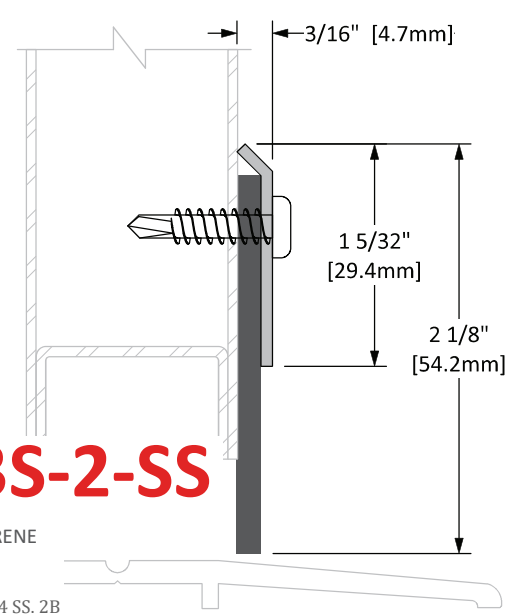

W-13-SS

STAINLESS STEEL WITH CLOSED CELL NEOPRENE

Screw Type: A
OPT Screw Type: B
STD Finish: 18 GA. 304 SS. 2B

W-13S-SS

STAINLESS STEEL WITH SOLID NEOPRENE

Screw Type: A
OPT Screw Type: B
STD Finish: 18 GA. 304 SS. 2B

W-8-SS

STAINLESS STEEL ASTRAGAL

Screw Type: J
OPT Screw Type: K, L
STD Finish: 18 GA. 304 SS. 2B

W-13S-2-SS

STAINLESS STEEL WITH SOLID NEOPRENE

Screw Type: A
OPT Screw Type: B
STD Finish: 18 GA. 304 SS. 2B

OPTIONAL UPGRADED FASTENER:

NEW

W-8-SS-C

Screw Type: L
OPT Screw Type: M
STD Finish: 18 GA. 304 SS. 2B

CT-50-SS COVER

STAINLESS STEEL COVER
18 GA. 304 SS. 2B Stainless Steel
Cover only for use with CT-50 Automatic Door Bottom
Automatic Door Bottom purchased separately, see page 32

CT-52-SS COVER

STAINLESS STEEL COVER
18 GA. 304 SS. 2B Stainless Steel
Cover only for use with CT-52 Automatic Door Bottom
Automatic Door Bottom purchased separately, see page 33