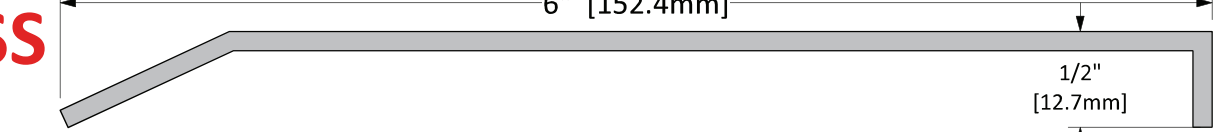

CT-806SS

Screw Type: H
OPT Screw Type: I
STD Finish: 11 GA. 304 SS. 2B